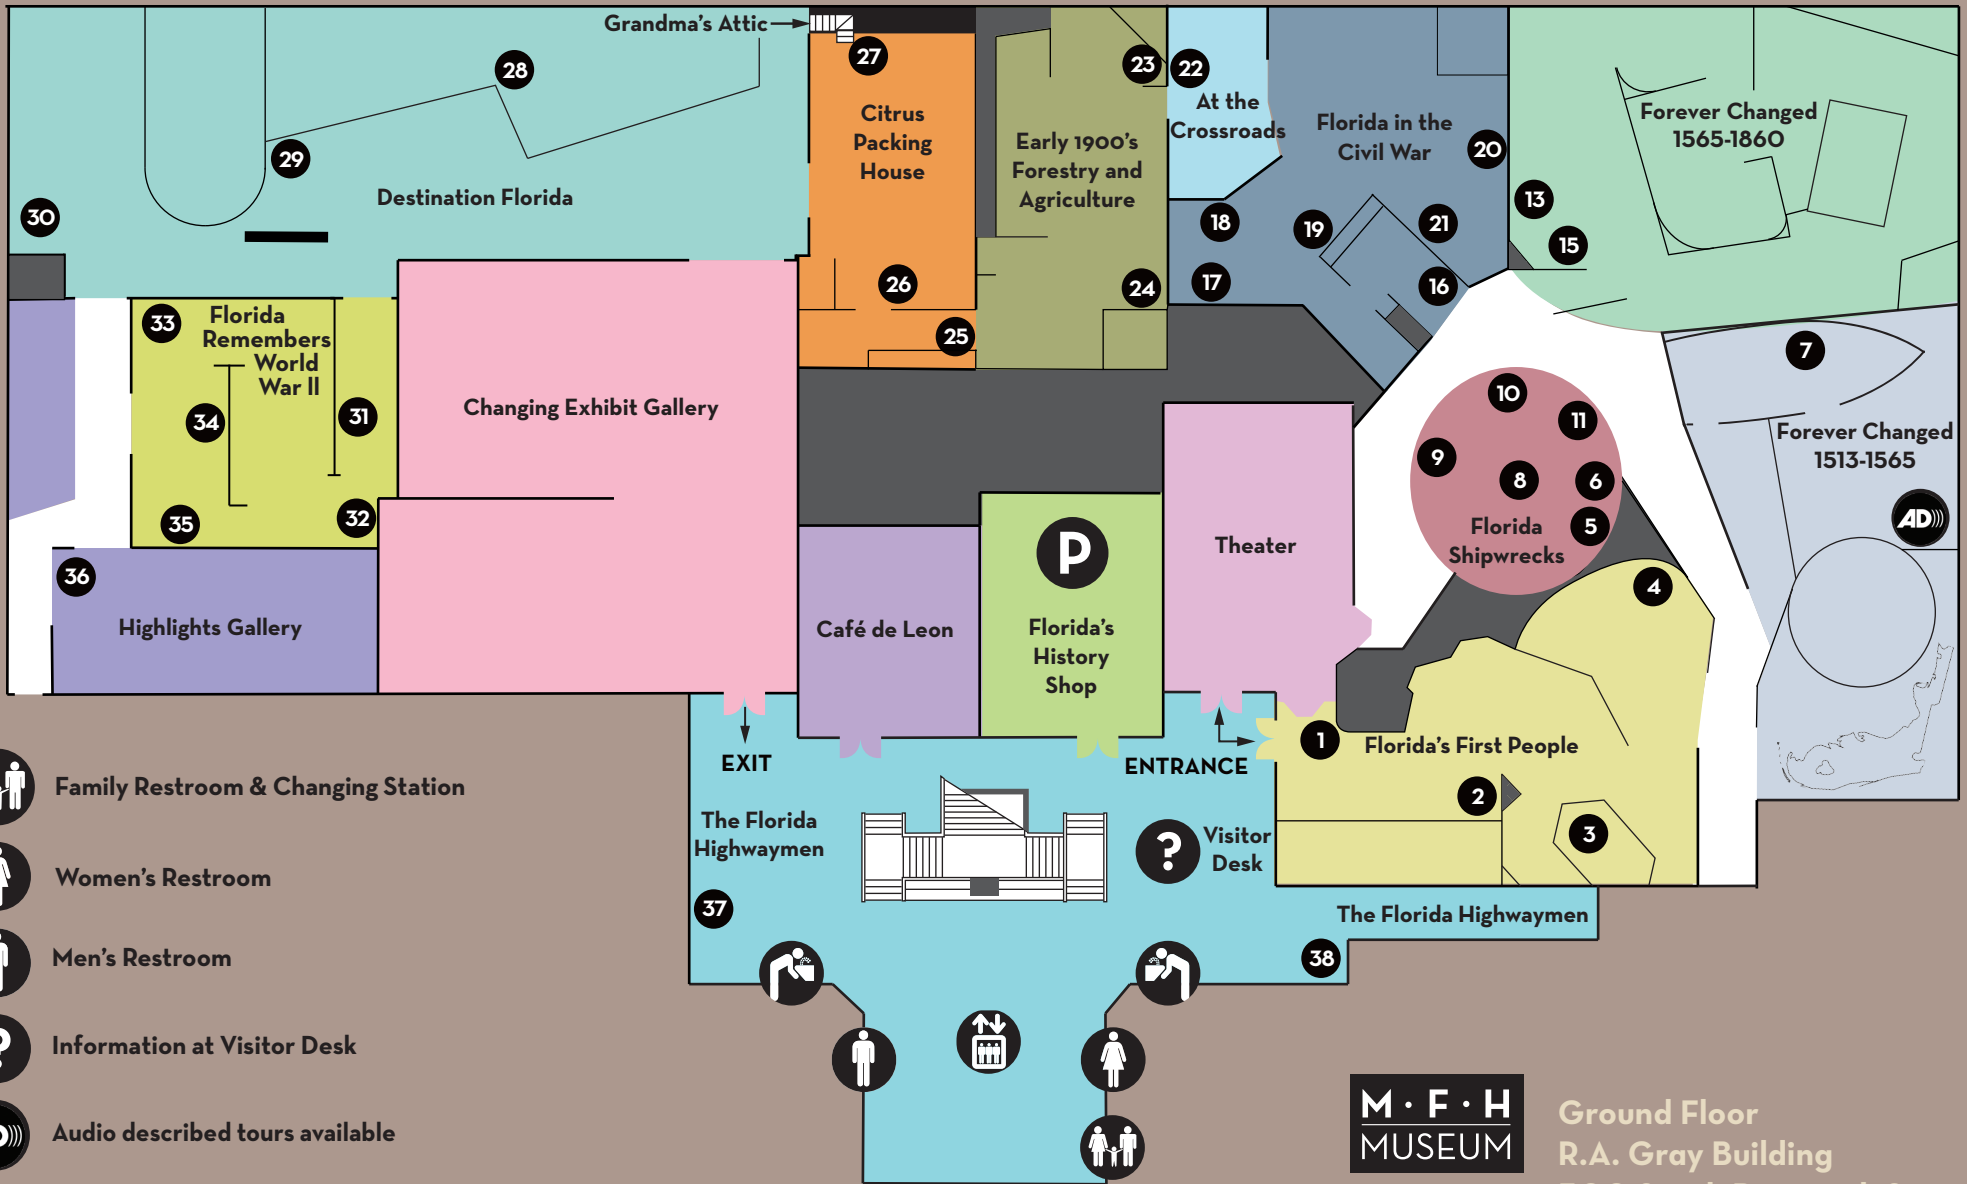

VISITOR GUIDE

Family Restroom & Changing Station

Women's Restroom

Men's Restroom

Information at Visitor Desk

Audio described tours available

1 Audio Tour

Elevator

Parking Tokens at History Shop

Drinking Fountain

M · F · H
MUSEUM

of Florida History

Ground Floor
R.A. Gray Building
500 South Bronough Street
Tallahassee, Florida
850.245.6400